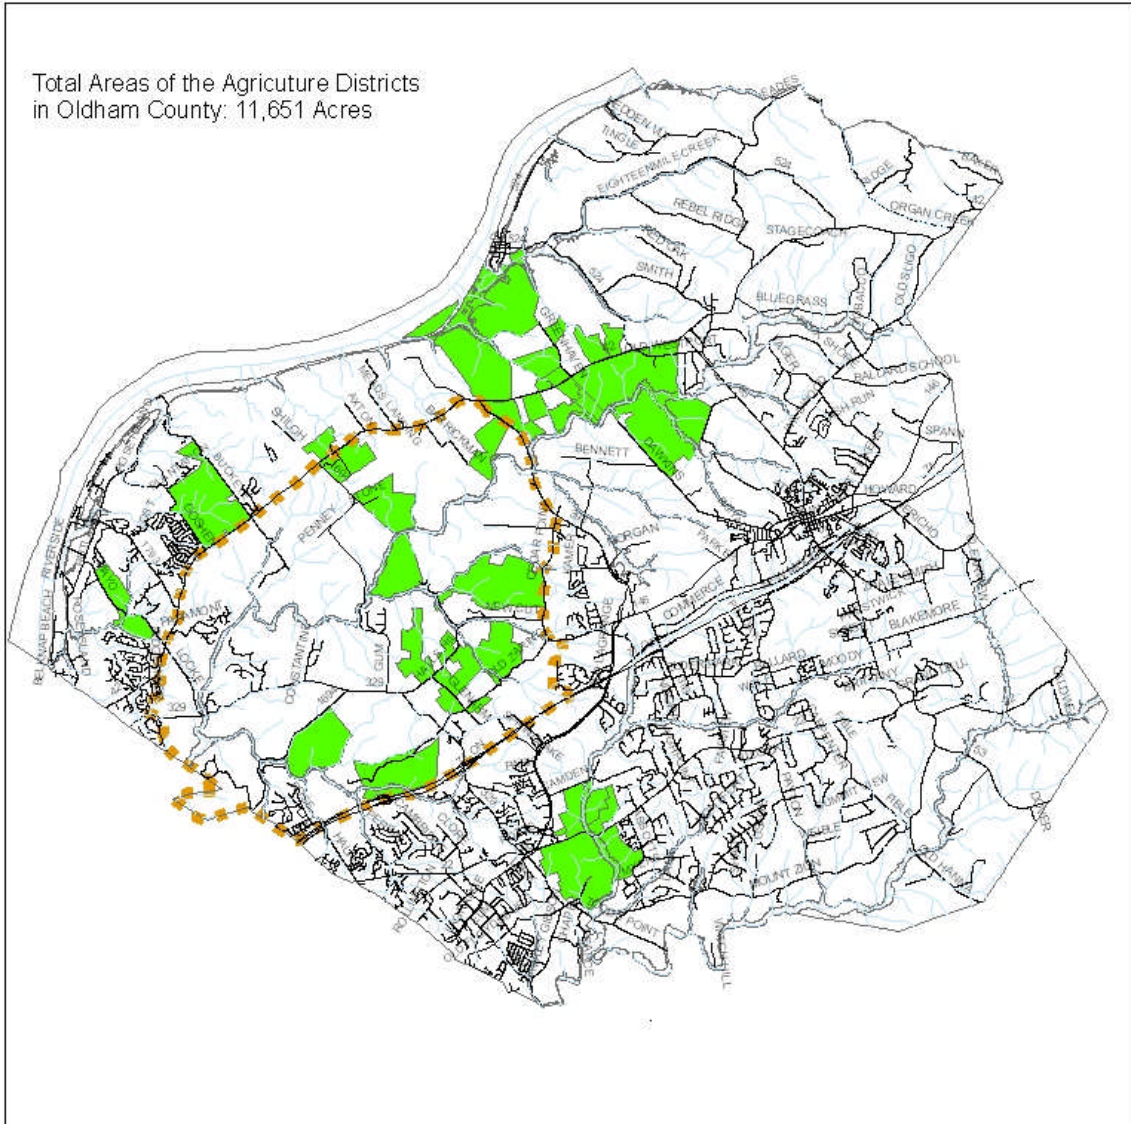

# Oldham County, Kentucky Agricultural Districts August 2008

Total Areas of the Agriculture Districts  
in Oldham County: 11,651 Acres

This map shall be used for planning purposes only

Oldham County Planning and Development  
8/12/08

## Agriculture Districts in Oldham County